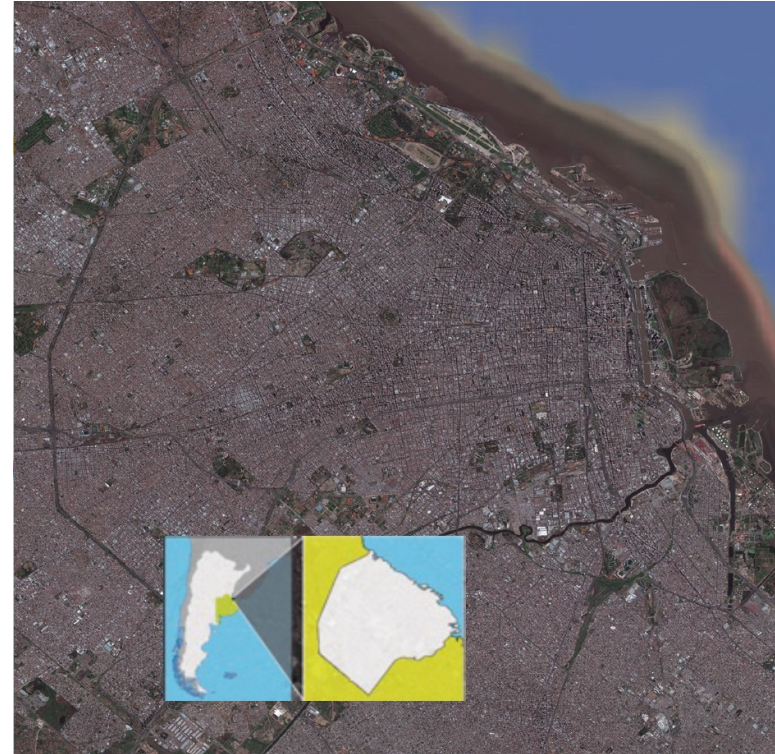

# About Buenos Aires City

- Country: **Argentina**
- Language: **Spanish**
- Area: **202 km<sup>2</sup>**
- Population **2.900.000 (+ 3.200.000 commuters)**
- Vehicles: **1.300.000 (+ 1.100.000)**
- Metro: **10 train lines, 6 subway lines, 1 tram**
- Buses: **9700**
- Bikes: **133km of bike paths**