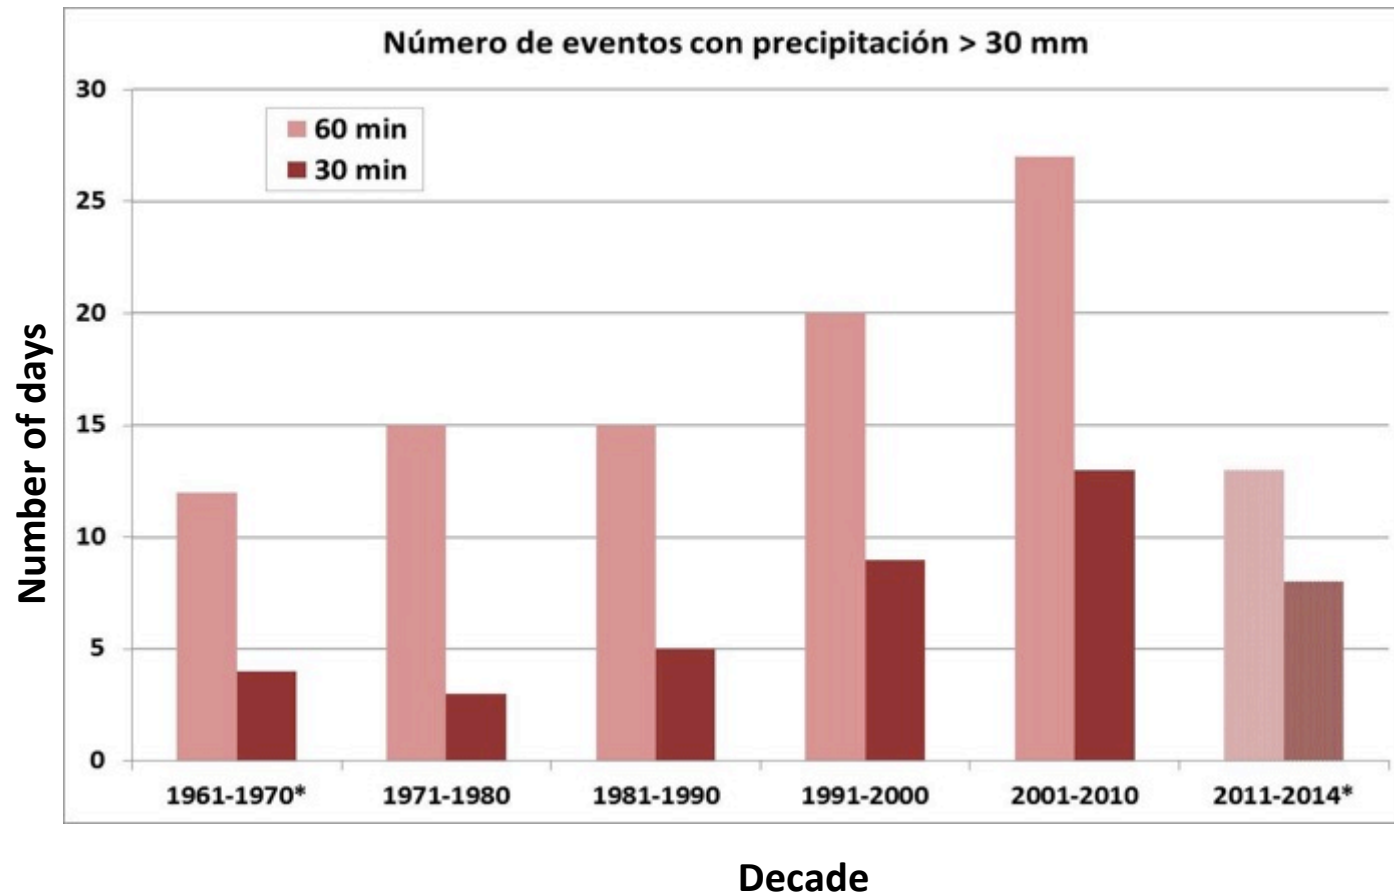

Intense rainfall events

agenciaambiental.gob.ar /BACiudadVerde

buenosaires.gob.ar /gcba

Ciudad Verde

Buenos Aires Ciudad

EN TODO ESTÁS VOS